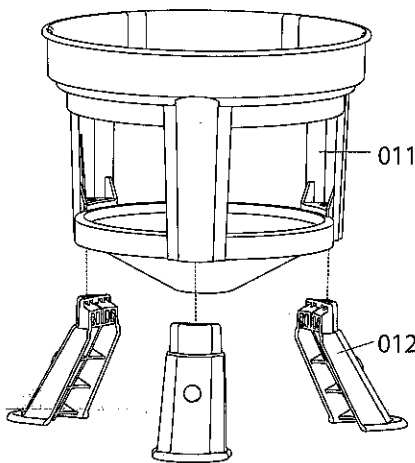

Abbeveratorio Lt 30/40/50

KUBIC GOLD PREMIUM

LARGE DRINKER Lt 30/40/50

GEFLÜGELTRÄNKE Lt 30/40/50

ABREUVOIR Lt 30/40/50

BEBEDERO Lt 30/40/50

MADE IN ITALY

Istruzioni di montaggio Assembly instructions Montageanleitung Notice d'utilisation Manual de instrucciones

1

2

3

4

5