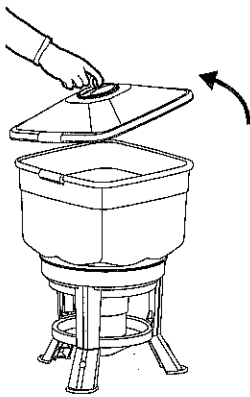

Abbeveratoio Lt 30/40/50

KUBIC GOLD PREMIUM

LARGE DRINKER GEFLÜGELTRÄNKE

ABREUVOIR BEBEDERO

Lt 30/40/50

MADE IN ITALY

Istruzioni di montaggio Assembly instructions Montageanleitung Notice d'utilisation Manual de instrucciones

www.novital.it

Abbeveratorio Lt 30/40/50

KUBIC GOLD PREMIUM

LARGE DRINKER Lt 30/40/50

GEFLÜGELTRÄNKE Lt 30/40/50

ABREUVOIR Lt 30/40/50

BEBEDERO Lt 30/40/50

MADE IN ITALY