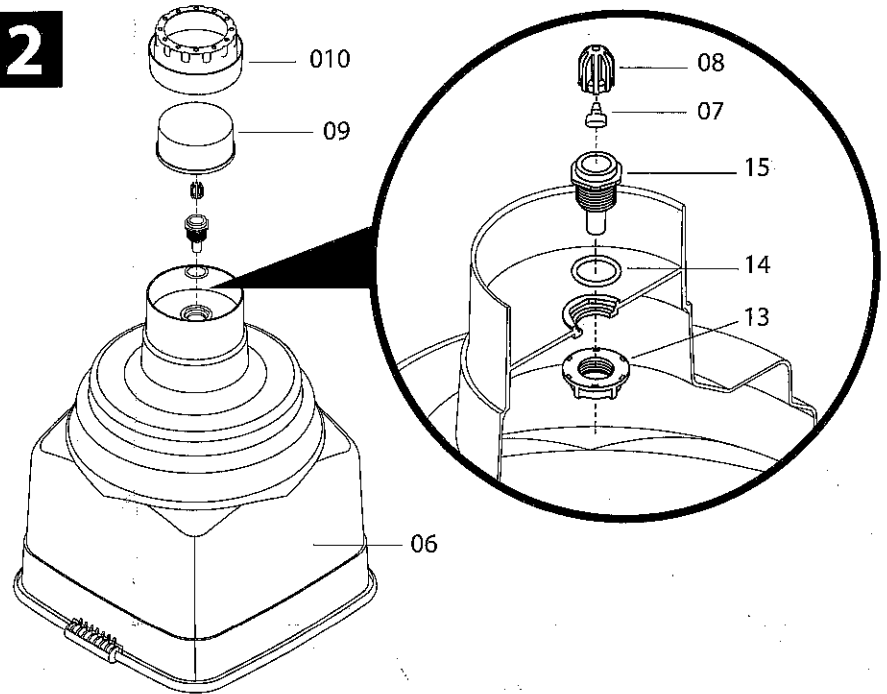

Abbeveratorio Lt 30/40/50

KUBIC GOLD PREMIUM

LARGE DRINKER Lt 30/40/50

GEFLÜGELTRÄNKE Lt 30/40/50

ABREUVOIR Lt 30/40/50

BEBEDERO Lt 30/40/50

MADE IN ITALY

Istruzioni di montaggio Assembly instructions Montageanleitung Notice d'utilisation Manual de instrucciones

1

2

3

4

5