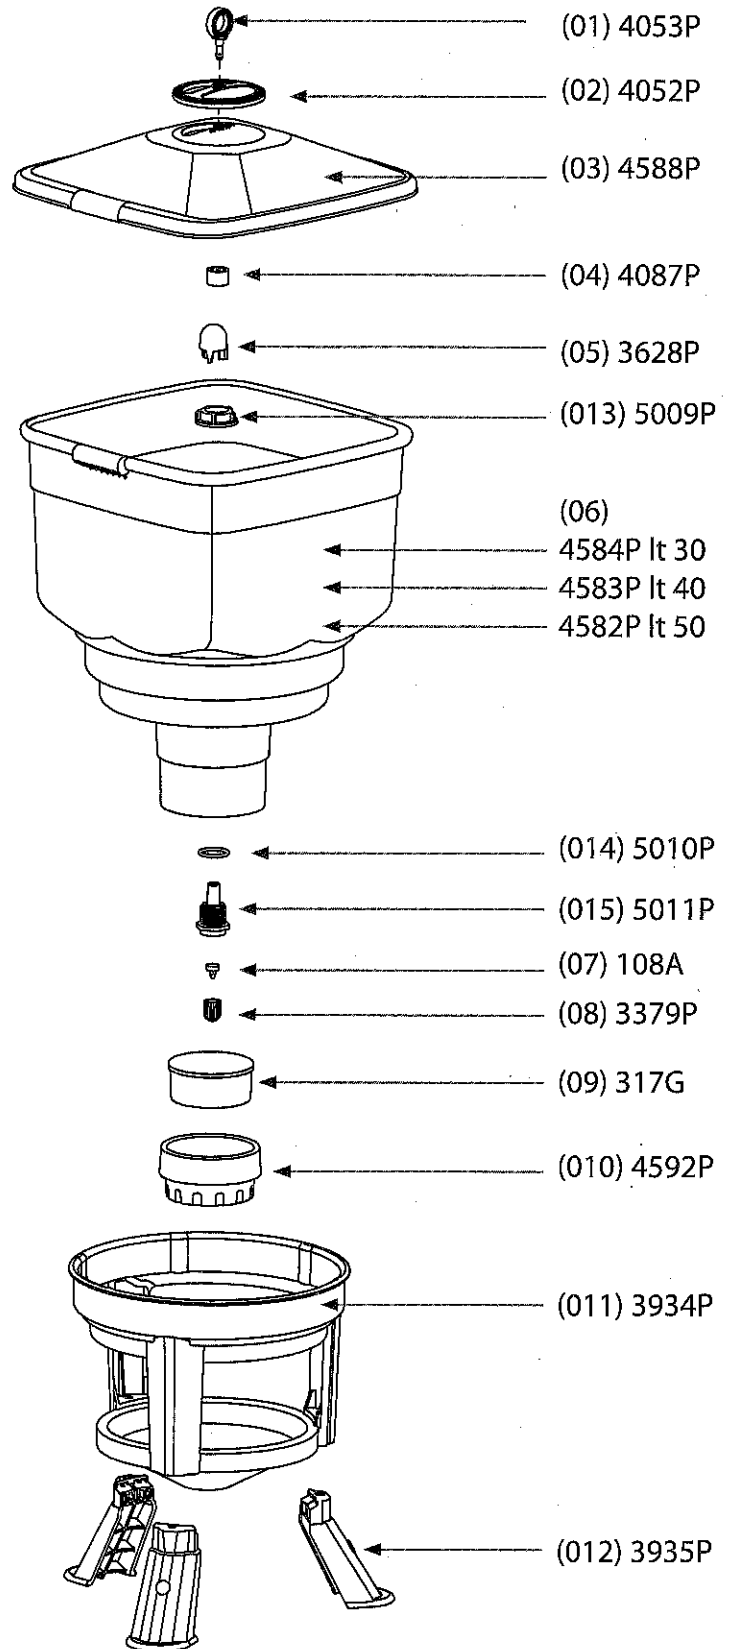

Abbeveratoio Lt 30/40/50

KUBIC GOLD PREMIUM

LARGE DRINKER GEFLÜGELTRÄNKE

ABREUVOIR BEBEDERO

Lt 30/40/50

MADE IN ITALY

Istruzioni di montaggio Assembly instructions Montageanleitung Notice d'utilisation Manual de instrucciones

www.novital.it

Abbeveratorio Lt 30/40/50

KUBIC GOLD PREMIUM

LARGE DRINKER Lt 30/40/50

GEFLÜGELTRÄNKE Lt 30/40/50

ABREUVOIR Lt 30/40/50

BEBEDERO Lt 30/40/50

MADE IN ITALY